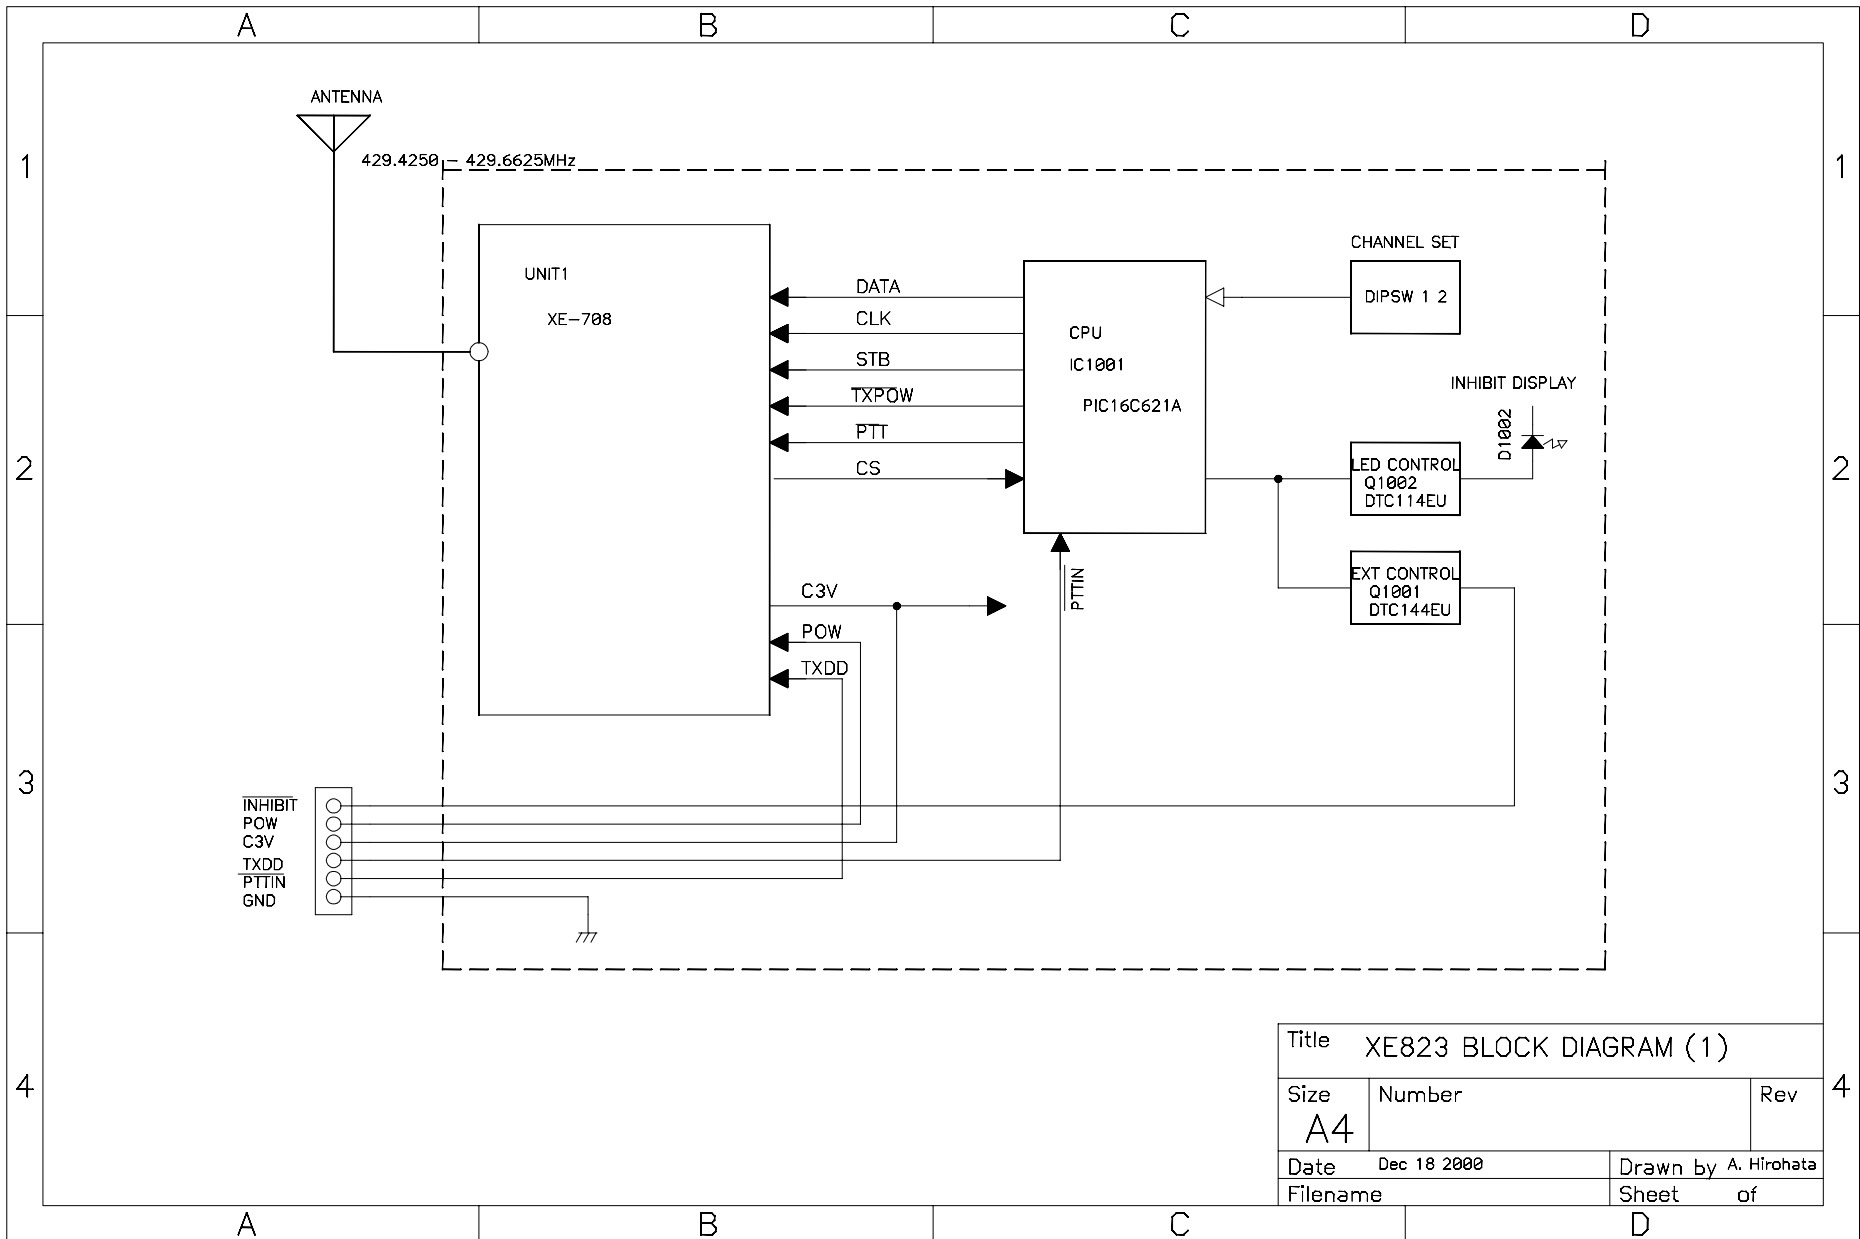

Title		
CPU UNIT FOR XE-708		
Size	Number	Rev
A3		
Date	Dec/15 2000	Drawn by A. Hirohata
Filename		Sheet of

Title XE823 BLOCK DIAGRAM (1)

Size	Number	Rev
A4		
Date	Dec 18 2000	Drawn by A. Hirohata
Filename		Sheet of